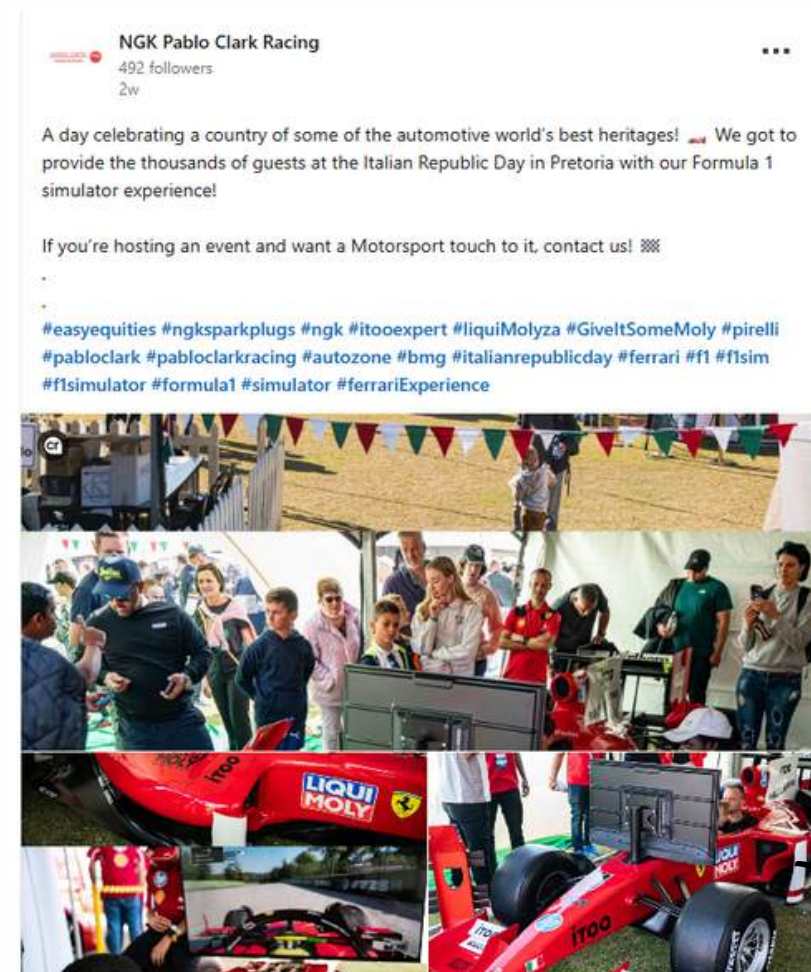

ITALIAN REPUBLIC DAY