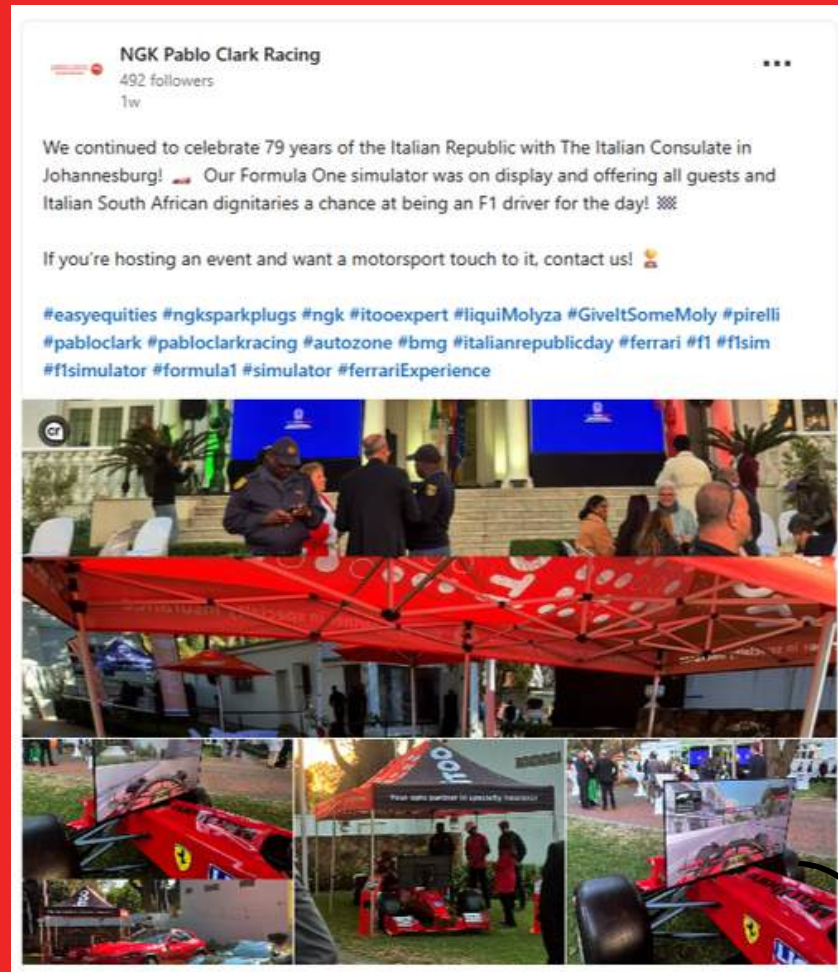

PAST EVENTS

THE ITALIAN CONSULATE