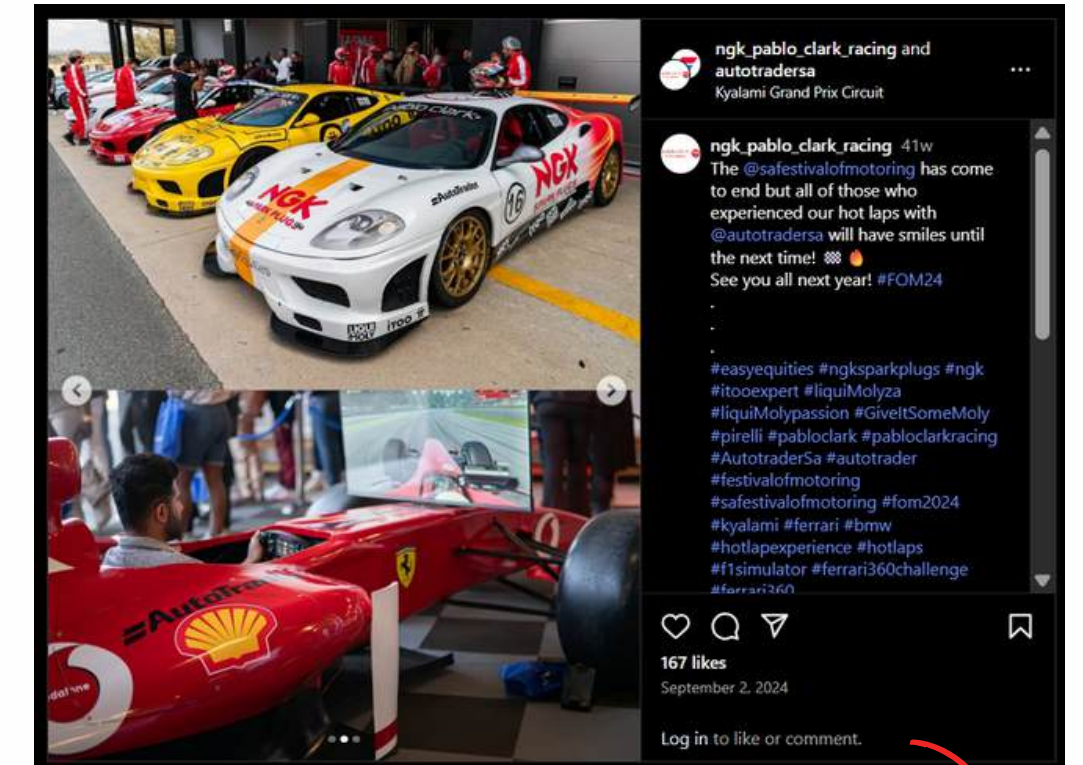

INTRODUCTION

We've got the perfect showstoppers for your next event; add a thrilling motorsport touch to the entertainment for the next event that you're hosting. We offer customisable packages for simulator hire, tailored to your desire. Wow your guests with our 1:1 Scale F1 Sim and GT3 Wheel Change Sim.

» Custom branding on the sim - quoted upon request

PAST EVENTS

THE ITALIAN CONSULATE

[CLICK TO SEE POST](#)

ITALIAN REPUBLIC DAY

[CLICK TO SEE POST](#)

FESTIVAL OF MOTORING -AUTOTRADER

[CLICK TO SEE POST](#)

F1 SIMULATOR

Our 1:1 scale F1 sim allows for the feel of driving in an F1 car as you immerse yourself into the virtual race world.

We also offer the F1 car replica for display for you to showcase, solely for viewing without the simulator experience.

**PIT CREW
CHALLENGE**

JOIN PABLO CLARK RACING FOR A THRILLING LINE-UP OF VARIOUS TEAM BUILDING ACTIVITIES AND PUT YOUR SPEED AND SKILLS TO THE TEST TO WIN YOUR TEAM THE BEST PRIZE

**CHECK OUT MORE OF OUR EXPERIENCES AND CONTACT US TO MAKE YOUR RESERVATIONS.
SEE YOU ON TRACK OR IN THE PITLANE!**